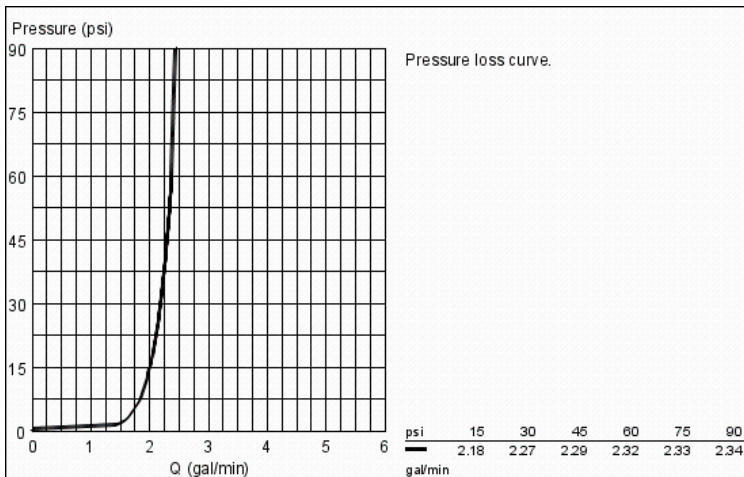

Product Description:

Solo Shower Head

Standard Specification:

- Diameter Ø 7 1/2"
- Rain spray
- Rotating ball joint ± 15°
- 1/2" Connection thread
- **GROHE EcoJoy®** technology for less water and perfect flow
- Max Flow Rate 2.5 gpm
- **GROHE DreamSpray®** perfect spray pattern
- **GROHE StarLight®** finish
- **SpeedClean®** anti-lime system
- Suitable for instantaneous heater
- Max Flow Rate 2.5 gpm at 80 psi (9.5 L/min)