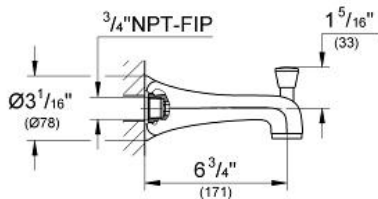

Product Description:
 Bath spout with diverter 6"

- Standard Specification:**
- Flow control
 - GROHE StarLight® finish
 - Max Flow Rate 13.2 gpm (50 L/min)

- Applicable Codes & Standards:**
- Energy Policy Act of 1992
 - ASME A112.18.1/CSA B125.1