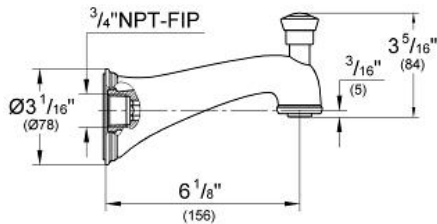

Product Description:
Bath spout with diverter 6"

Standard Specification:

- Wall mount
- 3/4" connection thread
- GROHE StarLight® finish

Applicable Codes & Standards:

- Energy Policy Act of 1992
- ASME A112.18.1/CSA B125.1