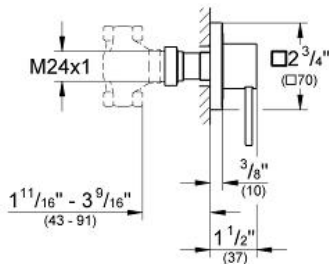

ALLURE
Volume Control Trim
MODEL # 19385

Pure Freude an Wasser

GROHE America, Inc | 200 North Gary Avenue, Suite G, Roselle, IL 60172
Phone: +1 (800) 444-7643 | Fax: +1 (800) 225-2778 | us-customerservice@grohe.com

ADA

Product Description:
Volume Control Trim

Standard Specification:

- With lever handle
- Adjustable installation depth
- Metal escutcheon
- Without concealed body
- **GROHE StarLight®** finish
- For use with Rough-in Valve (35 029)

Applicable Codes & Standards:

- Energy Policy Act of 1992
- NSF 61
- ASME A112.18.1/CSA B125.1
- ICC/ANSI A117.1

Color:

- 19385 000 chrome