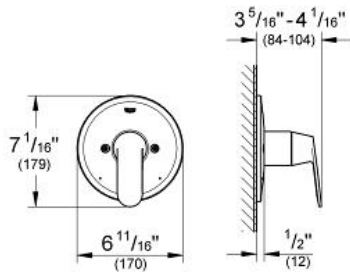

EUROSMART COSMOPOLITAN Pressure Balance Valve Trimset

MODEL # 19411

Pure Freude an Wasser

GROHE

GROHE America, Inc | 200 North Gary Avenue, Suite G, Roselle, IL 60172
Phone: +1 (800) 444-7643 | Fax: +1 (800) 225-2778 | us-customerservice@grohe.com

ADA

Product Description:
Pressure Balance Valve Trimset

Standard Specification:

- Escutcheon with wall sealing
- Max Flow Rate 2.5 gpm at 80 psi (9.5 L/min)

Applicable Codes & Standards:

- Energy Policy Act of 1992
- ASME A112.18.1/CSA B125.1
- ICC/ANSI A117.1