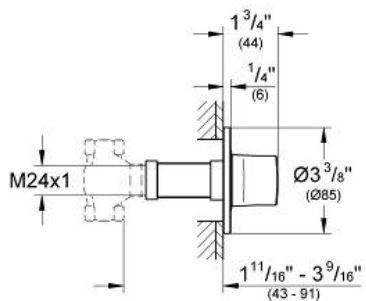

Product Description:
Volume Control Trim

Standard Specification:

- Metal grip handle
- For use with Volume Control Rough-in Set (35 029) (sold separately)

Applicable Codes & Standards:

- Energy Policy Act of 1992
- ASME A112.18.1/CSA B125.1