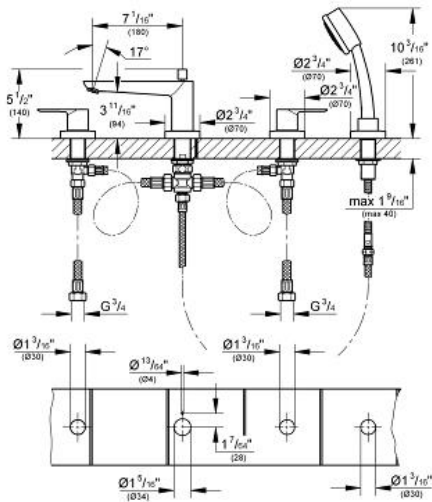

BAULOOP  
 Four-hole bath combination  
 MODEL # 19594

Pure Freude an Wasser

GROHE America, Inc | 200 North Gary Avenue, Suite G, Roselle, IL 60172  
 Phone: +1 (800) 444-7643 | Fax: +1 (800) 225-2778 | us-customerservice@grohe.com

**Product Description:**  
 Four-hole bath combination

- Standard Specification:**
- 1/2" ceramic cartridge (90° turn)
  - Metal lever
  - Bath spout with flow control and diverter
  - Hand shower New Tempesta Cosmopolitan 100, 1 spray, 2.0 gal (26 082 001)
  - 79" metal shower hose
  - Stainless steel flex lines
  - Chrome Finish
  - Max Flow Rate 13.2 gpm (50 L/min), 2.5 gpm (9.5 L/min) for Hand Shower

- Applicable Codes & Standards:**
- Energy Policy Act of 1992
  - ASME A112.18.1/CSA B125.1
  - US Federal and State material regulations
  - ICC/ANSI A117.1

**Color:**  
 19594 000 chrome