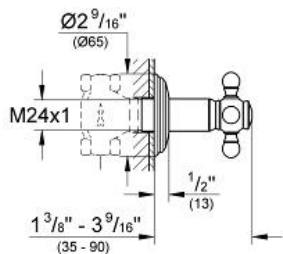

GENEVA  
Volume Control Trim  
MODEL # 19829

Pure Freude an Wasser

GROHE

GROHE America, Inc | 200 North Gary Avenue, Suite G, Roselle, IL 60172  
Phone: +1 (800) 444-7643 | Fax: +1 (800) 225-2778 | us-customerservice@grohe.com

**Product Description:**  
Volume Control Trim

**Standard Specification:**

- For use with Rough-In Valve (29 273) (1/2" NPT) or (29 274) (3/4" NPT)
- For matching handle caps to replace the standard white caps see item (45 953)
- **GROHE StarLight®** finish

**Applicable Codes & Standards:**

- Energy Policy Act of 1992
- ASME A112.18.1/CSA B125.1

**Color:**

- 19829 000 chrome
- 19829 BE0 sterling / brilliant nickel
- 19829 EN0 brushed nickel
- 19829 ZB0 oil rubbed bronze