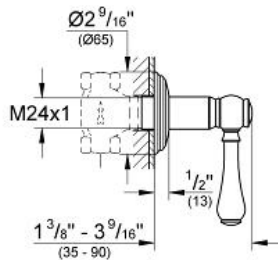

GENEVA
Volume Control Trim
MODEL # 19837

Pure Freude an Wasser

GROHE America, Inc | 200 North Gary Avenue, Suite G, Roselle, IL 60172
Phone: +1 (800) 444-7643 | Fax: +1 (800) 225-2778 | us-customerservice@grohe.com

ADA

Product Description:
Volume Control Trim

Standard Specification:

- For use with Rough-In Valve (29 273) (1/2" NPT) or (29 274) (3/4" NPT)
- GROHE StarLight® finish

Applicable Codes & Standards:

- Energy Policy Act of 1992
- ASME A112.18.1/CSA B125.1
- ICC/ANSI A117.1