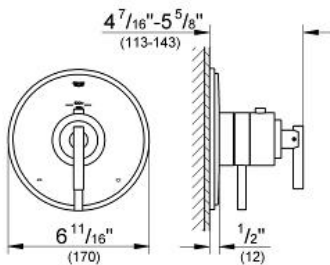

Pure Freude an Wasser

Product Description:
 Dual function thermostatic trim with control module

- Standard Specification:**
- For shower/tubs with non-diverter tub spout or for 2 shower outlet applications
 - GROHE TurboStat® technology
 - Integrated volume control
 - 2-way diverter function
 - Requires GrohFlex™ universal rough-in box (35 026 000) (sold separately)
 - GROHE SilkMove®
 - 6.3 gpm at 45 psi (bottom outlet)
 - 3.2 gpm at 45 psi (top outlet)
 - ABS trim plate
 - GROHE StarLight® finish

- Applicable Codes & Standards:**
- Energy Policy Act of 1992
 - ASME A112.18.1/CSA B125.1
 - ICC/ANSI A117.1

- Color:**
- 19849 000 chrome
 - 19849 EN0 brushed nickel