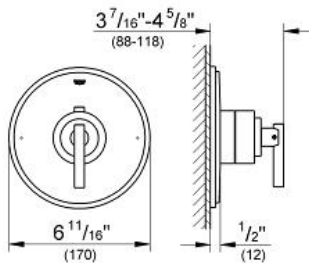

Pure Freude an Wasser

Product Description:
 Single function pressure balance trim with control module

- Standard Specification:**
- For shower only or shower/tub with diverter applications
 - Integrated bypass option when used with diverter tub spout
 - Requires GrohFlex™ universal rough-in box (35 026 000) (sold separately)
 - **GROHE SilkMove®**
 - 6.1 gpm at 45 psi
 - **GROHE StarLight®** finish

- Applicable Codes & Standards:**
- Energy Policy Act of 1992
 - ASME A112.18.1/CSA B125.1
 - ICC/ANSI A117.1

- Color:**
- 19866 000 chrome
 - 19866 EN0 brushed nickel