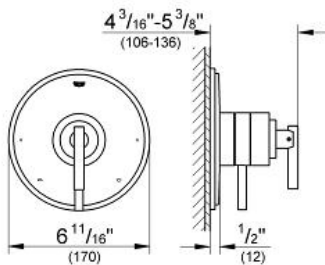

ATRIO

Dual function pressure balance trim with control module

MODEL # 19867

GROHE America, Inc | 200 North Gary Avenue, Suite G, Roselle, IL 60172
 Phone: +1 (800) 444-7643 | Fax: +1 (800) 225-2778 | us-customerservice@grohe.com

Pure Freude an Wasser

Product Description:
 Dual function pressure balance trim with control module

- Standard Specification:**
- For shower/tubs with non-diverter tub spout or for 2 shower outlet applications
 - Integrated volume control
 - 2-way diverter function
 - 1 axis operation
 - Requires GrohFlex™ universal rough-in box (35 026 000) (sold separately)
 - 5.3 gpm at 45 psi (bottom outlet)
 - 2.9 gpm at 45 psi (top outlet)
 - ABS trim plate
 - **GROHE StarLight®** finish

- Applicable Codes & Standards:**
- Energy Policy Act of 1992
 - ASME A112.18.1/CSA B125.1
 - ICC/ANSI A117.1

- Color:**
- 19867 000 chrome
 - 19867 EN0 brushed nickel