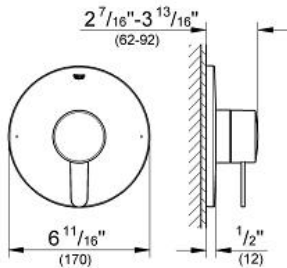

EUROPLUS

Single function pressure balance trim with control module

MODEL # 19880

GROHE America, Inc | 200 North Gary Avenue, Suite G, Roselle, IL 60172
 Phone: +1 (800) 444-7643 | Fax: +1 (800) 225-2778 | us-customerservice@grohe.com

Pure Freude an Wasser

Product Description:
 Single function pressure balance trim with control module

- Standard Specification:**
- For shower only or shower/tub with diverter applications
 - Integrated bypass option when used with diverter tub spout
 - Requires GrohFlex™ universal rough-in box (35 026 000) (sold separately)
 - GROHE SilkMove®
 - GROHE StarLight® finish
 - 6.1 gpm at 45 psi