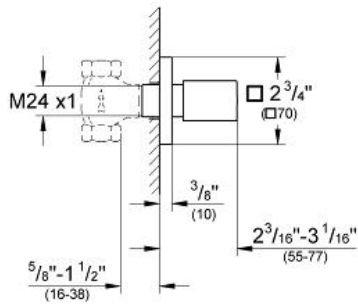

EUROCUBE
Volume Control Trim
MODEL # 19910

Pure Freude an Wasser

GROHE America, Inc | 200 North Gary Avenue, Suite G, Roselle, IL 60172
Phone: +1 (800) 444-7643 | Fax: +1 (800) 225-2778 | us-customerservice@grohe.com

Product Description:
Volume Control Trim

Standard Specification:

- Metal grip handle
- For use with Rough-In Valve (29 273) or (29 274)

Applicable Codes & Standards:

- Energy Policy Act of 1992
- ASME A112.18.1/CSA B125.1