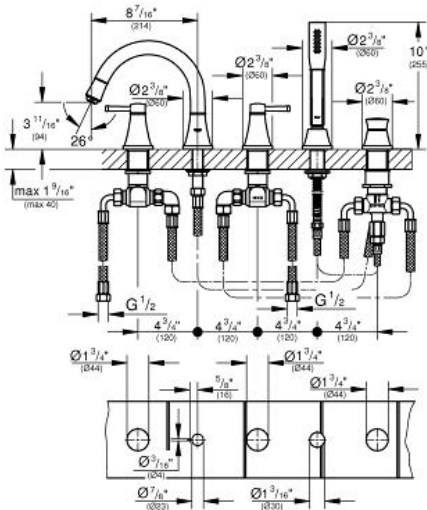

GRANDERA
5-Hole Bath Combination
MODEL # 19919

Pure Freude an Wasser

GROHE America, Inc | 200 North Gary Avenue, Suite G, Roselle, IL 60172
Phone: +1 (800) 444-7643 | Fax: +1 (800) 225-2778 | us-customerservice@grohe.com

Product Description:
5-Hole Bath Combination

Standard Specification:

- 1/2" ceramic cartridge (90° turn)
- GROHE StarLight® finish
- Pre-assembled spout mounting
- Bath spout with flow control and diverter
- Grandera hand shower stick, 2.0 gpm (26 037)
- Metal shower hose 59"
- Stainless steel flex lines
- Connection for shower hose
- **Protected against backflow**
- Min. recommended pressure: 15 psi
- Max Flow Rate (hand shower): 2.0 gpm (7.6 l/min)

Applicable Codes & Standards:

- Energy Policy Act of 1992
- ASME A112.18.1/CSA B125.1
- ICC/ANSI A117.1

Color:

- 19919 000 chrome
- 19919 DA0 Warm Sunset
- 19919 EN0 brushed nickel