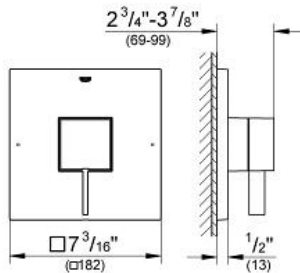

EUROCUBE

Single function pressure balance trim with control module

MODEL # 19924

GROHE America, Inc | 200 North Gary Avenue, Suite G, Roselle, IL 60172
 Phone: +1 (800) 444-7643 | Fax: +1 (800) 225-2778 | us-customerservice@grohe.com

Pure Freude an Wasser

Product Description:
 Single function pressure balance trim with control module

- Standard Specification:**
- For shower only or shower/tub with diverter applications
 - Integrated bypass option when used with diverter tub spout
 - Requires GrohFlex™ universal rough-in box (35 026 000) (sold separately)
 - GROHE SilkMove®
 - GROHE StarLight® finish
 - 6.1 gpm at 45 psi