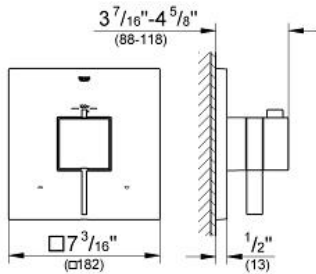

EUROCUBE

Dual function thermostatic trim with control module

MODEL # 19927

GROHE America, Inc | 200 North Gary Avenue, Suite G, Roselle, IL 60172
 Phone: +1 (800) 444-7643 | Fax: +1 (800) 225-2778 | us-customerservice@grohe.com

Pure Freude an Wasser

Product Description:
 Dual function thermostatic trim with control module

- Standard Specification:**
- For shower/tubs with non-diverter tub spout or for 2 shower outlet applications
 - GROHE TurboStat® technology
 - Integrated volume control
 - 2-way diverter function
 - 1 axis operation
 - Requires GrohFlex™ universal rough-in box (35 026 000) (sold separately)