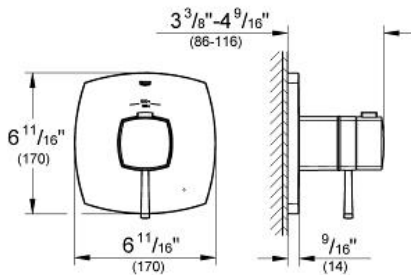

GRANDERA

Single function thermostatic trim with control module

MODEL # 19935

GROHE America, Inc | 200 North Gary Avenue, Suite G, Roselle, IL 60172
 Phone: +1 (800) 444-7643 | Fax: +1 (800) 225-2778 | us-customerservice@grohe.com

Pure Freude an Wasser

Product Description:
 Single function thermostatic trim with control module

- Standard Specification:**
- GROHE StarLight® finish
 - For shower only or shower/tub with diverter applications
 - GROHE TurboStat® technology
 - Integrated volume control
 - Integrated bypass option when used with diverter tub spout
 - Requires GrohFlex™ universal rough-in box (35 026 000) (sold separately)
 - GROHE SilkMove®
 - 6.3 gpm at 45 psi

- Applicable Codes & Standards:**
- Energy Policy Act of 1992
 - ASME A112.18.1/CSA B125.1

- Color:**
- 19935 000 chrome
 - 19935 DA0 Warm Sunset
 - 19935 EN0 brushed nickel