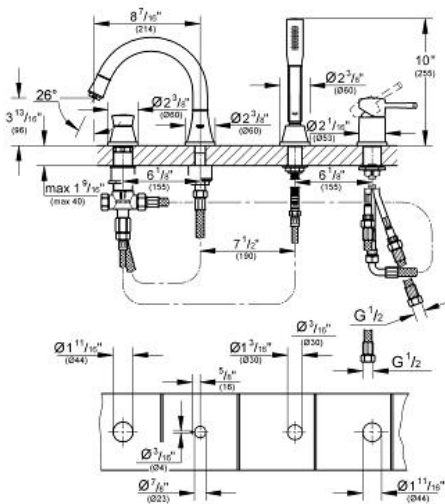

GRANDERA Four-hole Single-lever Bath Combination

MODEL # 19936

GROHE America, Inc | 200 North Gary Avenue, Suite G, Roselle, IL 60172
Phone: +1 (800) 444-7643 | Fax: +1 (800) 225-2778 | us-customerservice@grohe.com

Pure Freude an Wasser

Product Description: Four-hole Single-lever Bath Combination

Standard Specification:

- GROHE StarLight® finish
- GROHE SilkMove® ceramic cartridge
- Pre-assembled spout mounting
- Bath spout with flow control and diverter
- Grandera hand shower stick, 2.0 gpm (26 037)
- Metal shower hose 59"
- Connection for shower hose
- Stainless steel flex lines
- **Protected against backflow**
- Min. recommended pressure: 15 psi
- Max Flow Rate (hand shower): 2.0 gpm (7.6 l/min)

Applicable Codes & Standards:

- Energy Policy Act of 1992
- ASME A112.18.1/CSA B125.1
- ICC/ANSI A117.1

Color:

- 19936 000 chrome
- 19936 DA0 Warm Sunset
- 19936 EN0 brushed nickel