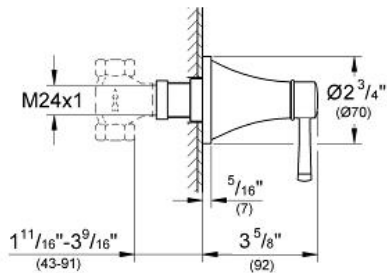

GRANDERA
Volume Control Trim
MODEL # 19944

Pure Freude an Wasser

GROHE America, Inc | 200 North Gary Avenue, Suite G, Roselle, IL 60172
Phone: +1 (800) 444-7643 | Fax: +1 (800) 225-2778 | us-customerservice@grohe.com

ADA

Product Description:
Volume Control Trim

Standard Specification:

- GROHE StarLight® finish
- For use with Volume Control Rough-in Set (35 029) (sold separately)

Applicable Codes & Standards:

- Energy Policy Act of 1992
- ASME A112.18.1/CSA B125.1
- ICC/ANSI A117.1