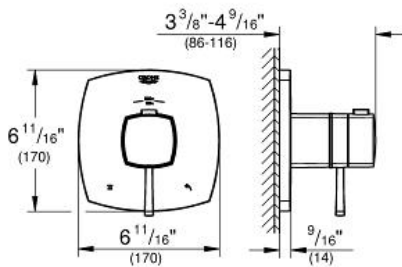

### Product Description:

Dual function thermostatic trim with control module

### Standard Specification:

- GROHE StarLight® finish
- GROHE TurboStat® technology
- Integrated volume control
- 2-way diverter function
- 1 axis operation
- Requires GrohFlex™ universal rough-in box (35 026 000) (sold separately)
- 3.2 gpm at 45 psi (top outlet)
- 6.3 gpm at 45 psi
- Metal trim plate