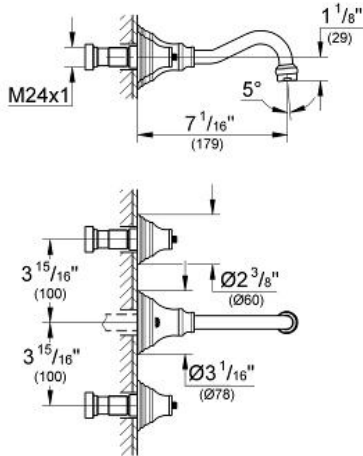

BRIDGEFORD Three-hole basin mixer 1/2"

MODEL # 20135

Pure Freude an Wasser

GROHE

GROHE America, Inc | 200 North Gary Avenue, Suite G, Roselle, IL 60172
Phone: +1 (800) 444-7643 | Fax: +1 (800) 225-2778 | us-customerservice@grohe.com

Product Description: Three-hole basin mixer 1/2"

Standard Specification:

- Wall mount
- Handles sold separately
- 7 1/16" (180 mm) spout reach
- Requires Vessel Rough-In Valve (33 885)
- **GROHE StarLight®** finish
- Max Flow Rate: 1.5 gpm (5.7 L/min)

Applicable Codes & Standards:

- Energy Policy Act of 1992
- NSF 61
- ASME A112.18.1/CSA B125.1
- US Federal and State material regulations
- EPA WaterSense®

Color:

- 20135 ZBA chrome
- 20135 00A chrome
- 20135 000 chrome
- 20135 ENA brushed nickel
- 20135 EN0 brushed nickel
- 20135 ZB0 oil rubbed bronze