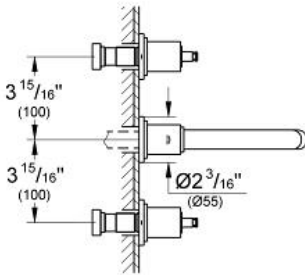

GROHE

Product Description:
Three-hole basin mixer
M-Size

Standard Specification:

- Wall mount
- GROHE StarLight® finish
- GROHE WaterCare™
- Valves hot/cold with 1/2" cartridge (90°)
- Center distance (7 7/8")
- Handles sold separately
- Requires Vessel Rough-In Valve (33 885)
- For vessel sink pop-up drain 28 754
- Max Flow Rate: 1.5 gpm (5.7 L/min)
- Less handles – order (18 026) or (18 027) (sold separately)

Applicable Codes & Standards:

- Energy Policy Act of 1992
- NSF 61
- ASME A112.18.1/CSA B125.1
- US Federal and State material regulations
- EPA WaterSense®

Color:

- 20173 000 chrome
- 20173 00A chrome
- 20173 EN0 brushed nickel
- 20173 ENA brushed nickel