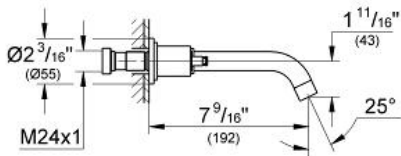

GROHE

Product Description:
Three-hole basin mixer
M-Size

Standard Specification:

- Wall mount
- GROHE StarLight® finish
- GROHE WaterCare™
- Valves hot/cold with 1/2" cartridge (90°)
- Center distance (7 7/8")
- Handles sold separately
- Requires Vessel Rough-In Valve (33 885)
- For vessel sink pop-up drain 28 754
- Max Flow Rate: 1.5 gpm (5.7 L/min)
- Less handles – order (18 026) or (18 027) (sold separately)