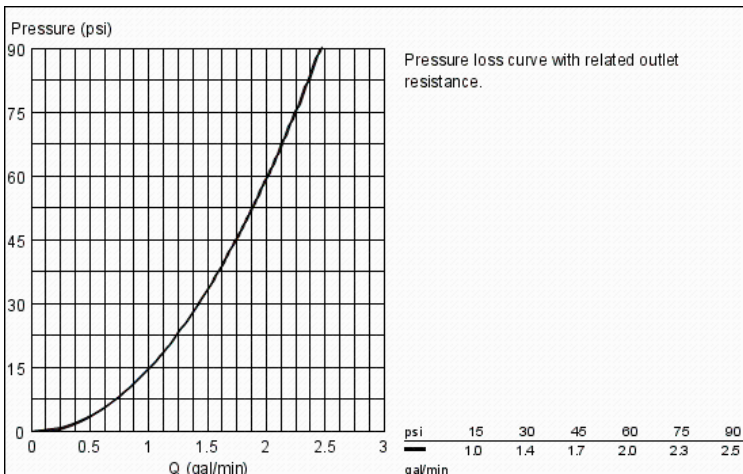

Pure Freude an Wasser

Product Description:
 Three-hole basin mixer 1/2"
 S-Size

Standard Specification:

- GROHE EcoJoy® technology for less water and perfect flow
- Spout with flow control
- GROHE StarLight® finish
- 1/2" ceramic cartridge (90° turn)
- 1 1/4" pop-up waste set
- GROHE QuickFix® Plus installation system with centering support
- Pressure resistant flexible connection hoses
- Between middle-body and side valves
- Union nut with 7/16" drilling
- Max Flow Rate: 1.5 gpm (5.7 L/min)