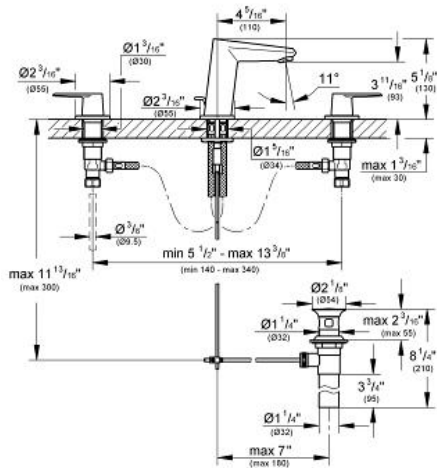

EURODISC COSMOPOLITAN

Three-hole basin mixer 1/2" S-Size

MODEL # 20215

GROHE America, Inc | 200 North Gary Avenue, Suite G, Roselle, IL 60172
 Phone: +1 (800) 444-7643 | Fax: +1 (800) 225-2778 | us-customerservice@grohe.com

Pure Freude an Wasser

Product Description:
 Three-hole basin mixer 1/2"
 S-Size

Standard Specification:

- GROHE EcoJoy® technology for less water and perfect flow
- Spout with flow control
- GROHE StarLight® finish
- 1/2" ceramic cartridge (90° turn)
- 1 1/4" pop-up waste set
- GROHE QuickFix® Plus installation system with centering support
- Pressure resistant flexible connection hoses
- Between middle-body and side valves
- Union nut with 7/16" drilling
- Max Flow Rate: 1.5 gpm (5.7 L/min)