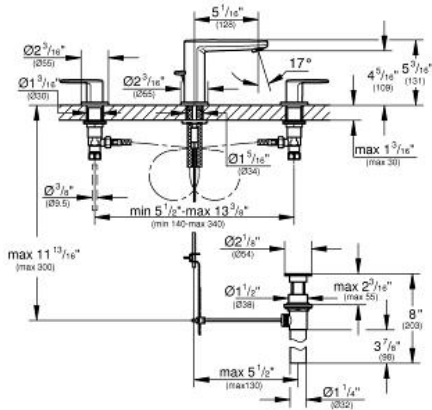

# EUROPLUS Three-hole basin mixer 1/2" S-Size

MODEL # 20302

GROHE America, Inc | 200 North Gary Avenue, Suite G, Roselle, IL 60172  
Phone: +1 (800) 444-7643 | Fax: +1 (800) 225-2778 | us-customerservice@grohe.com

Pure Freude an Wasser

**Product Description:**  
Three-hole basin mixer 1/2"  
S-Size

**Standard Specification:**

- 1/2" ceramic cartridge (90° turn)
- GROHE StarLight® finish
- GROHE EcoJoy® technology for less water and perfect flow
- GROHE QuickFix® installation system with centering support
- Spout with SpeedClean-flow control
- 1 1/4" pop-up waste set
- Max Flow Rate 1.5 gpm at 60 psi (5.7 L/min)
- Union nut with 7/16" drilling