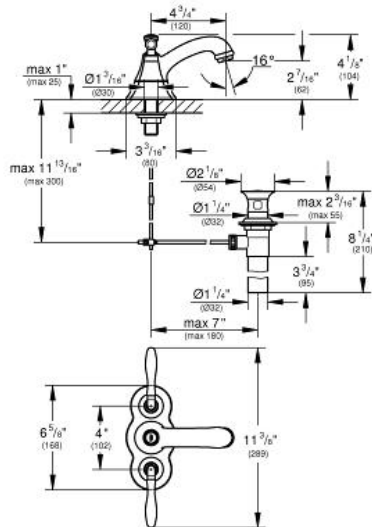

SEABURY
4" Lavatory Centerset
MODEL # 20312

Pure Freude an Wasser

GROHE America, Inc | 200 North Gary Avenue, Suite G, Roselle, IL 60172
Phone: +1 (800) 444-7643 | Fax: +1 (800) 225-2778 | us-customerservice@grohe.com

Product Description:
4" Lavatory Centerset

Standard Specification:

- 4 1/8" Faucet Height
- 4 3/4" Spout Reach
- 2 7/16" Aerator Height
- Solid brass body
- **GROHE SilkMove®** Ceramic Cartridges
- Metal Lever Handles
- **GROHE EcoJoy®** technology for less water and perfect flow
- **GROHE WaterCare™**
- Max Flow Rate: 1.5 gpm (5.7 L/min)

Applicable Codes & Standards:

- Energy Policy Act of 1992
- NSF 61
- ASME A112.18.1/CSA B125.1
- US Federal and State material regulations
- EPA WaterSense®
- ICC/ANSI A117.1

Color:

- 20312 000 chrome
- 20312 EN0 brushed nickel