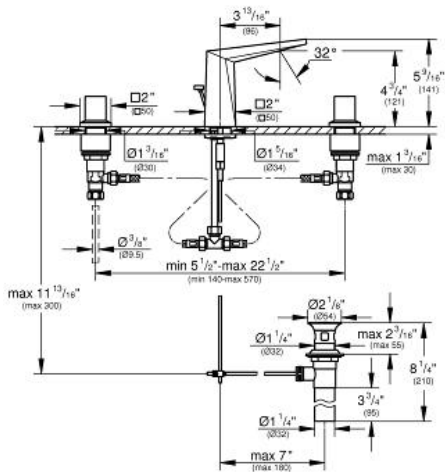

ALLURE BRILLIANT Lavatory Wideset S-Size

MODEL # 20343

Pure Freude an Wasser

GROHE America, Inc | 200 North Gary Avenue, Suite G, Roselle, IL 60172
Phone: +1 (800) 444-7643 | Fax: +1 (800) 225-2778 | us-customerservice@grohe.com

Product Description: Lavatory Wideset S-Size

Standard Specification:

- 1/2" ceramic cartridges (90° turn)
- GROHE StarLight® finish
- GROHE EcoJoy® technology for less water and perfect flow
- Grip handles
- Pressure resistant flexible connection hoses (between spout and side valves)
- 1 1/4" pop-up waste set
- GROHE WaterCare® technology -1.5 gpm