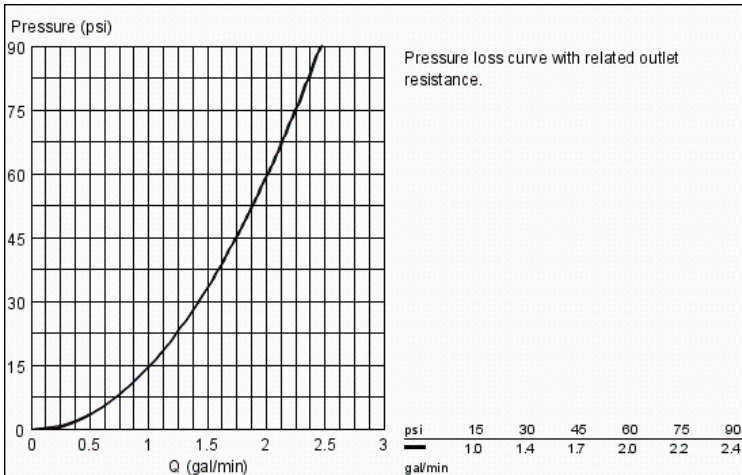

Pure Freude an Wasser

Product Description:
One-hole basin mixer, 1/2"
L-Size

Standard Specification:

- GROHE StarLight® finish
- GROHE SilkMove® ceramic cartridge
- GROHE WaterCare™
- Swivel tubular spout with flow control and stop limiter
- 1/2" ceramic cartridge (90° turn)
- 1 1/4" pop-up waste set
- High spout
- Stainless steel flex lines
- Quick installation system
- Max Flow Rate: 1.5 gpm (5.7 L/min)
- Less handles – order (18 026) or (18 027) (sold separately)