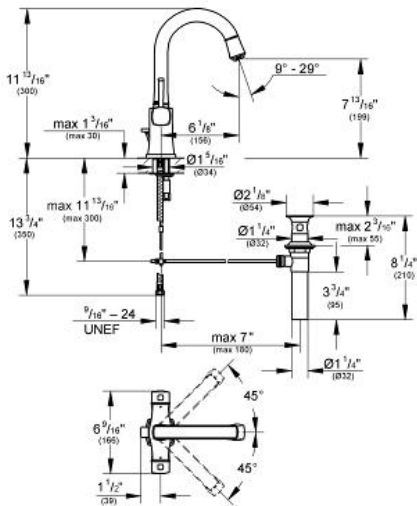

GRANDERA
Two-handle basin mixer, 1/2"
L-Size
MODEL # 21108

Pure Freude an Wasser

GROHE America, Inc | 200 North Gary Avenue, Suite G, Roselle, IL 60172
Phone: +1 (800) 444-7643 | Fax: +1 (800) 225-2778 | us-customerservice@grohe.com

Product Description:
Two-handle basin mixer, 1/2"
L-Size

Standard Specification:

- Single hole installation
- GROHE StarLight® finish
- GROHE EcoJoy® technology for less water and perfect flow
- Valves hot/cold with 1/2" cartridge (90°)
- GROHE AquaGuide® adjustable aerator 5.7 l/min
- Swivel Spout
- 1 1/4" pop-up waste set
- Stainless steel flex lines
- Max Flow Rate: 1.5 gpm (5.7 L/min)

Applicable Codes & Standards:

- Energy Policy Act of 1992
- NSF 61
- ASME A112.18.1/CSA B125.1
- US Federal and State material regulations
- EPA WaterSense®
- ICC/ANSI A117.1

Color:

- 21108 000 chrome
- 21108 00A chrome
- 21108 EN0 brushed nickel
- 21108 ENA brushed nickel