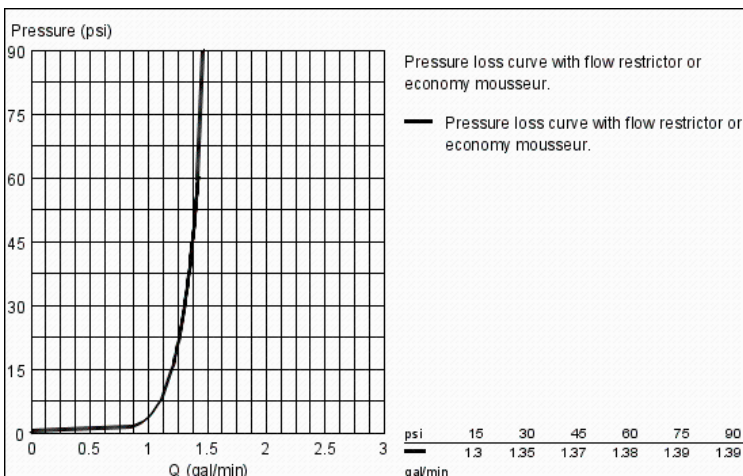

GRANDERA
Two-handle basin mixer, 1/2"
L-Size
MODEL # 21108

Pure Freude an Wasser

GROHE America, Inc | 200 North Gary Avenue, Suite G, Roselle, IL 60172
Phone: +1 (800) 444-7643 | Fax: +1 (800) 225-2778 | us-customerservice@grohe.com

Product Description:
Two-handle basin mixer, 1/2"
L-Size

Standard Specification:

- Single hole installation
- GROHE StarLight® finish
- GROHE EcoJoy® technology for less water and perfect flow
- Valves hot/cold with 1/2" cartridge (90°)
- GROHE AquaGuide® adjustable aerator 5.7 l/min
- Swivel Spout
- 1 1/4" pop-up waste set
- Stainless steel flex lines
- Max Flow Rate: 1.5 gpm (5.7 L/min)