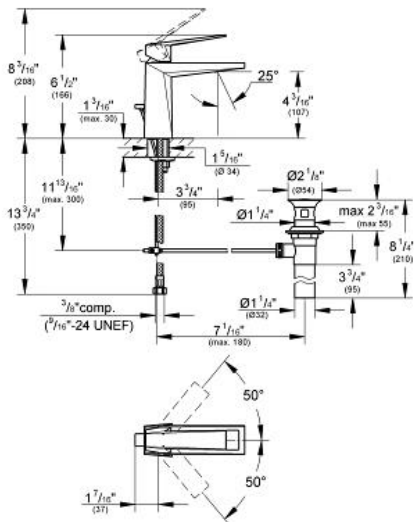

# ALLURE BRILLIANT Lavatory centerset M-Size

MODEL # 23034

Pure Freude an Wasser

GROHE America, Inc | 200 North Gary Avenue, Suite G, Roselle, IL 60172  
Phone: +1 (800) 444-7643 | Fax: +1 (800) 225-2778 | us-customerservice@grohe.com

**Product Description:**  
Lavatory centerset  
M-Size

**Standard Specification:**

- Single hole installation
- GROHE SilkMove 28 mm ceramic cartridge
- GROHE StarLight® finish
- GROHE EcoJoy® technology for less water and perfect flow
- Spout with integrated flow control
- 1 1/4" pop-up waste set
- Stainless Steel Braided Flexible Supplies
- Temperature limiter
- GROHE QuickFix® rapid installation system
- GROHE WaterCare® technology -1.5 gpm
- Metal lever

**Applicable Codes & Standards:**

- Energy Policy Act of 1992
- NSF 61
- ASME A112.18.1/CSA B125.1
- US Federal and State material regulations
- EPA WaterSense®
- ICC/ANSI A117.1

**Color:**

- 23034 00A chrome
- 23034 000 chrome