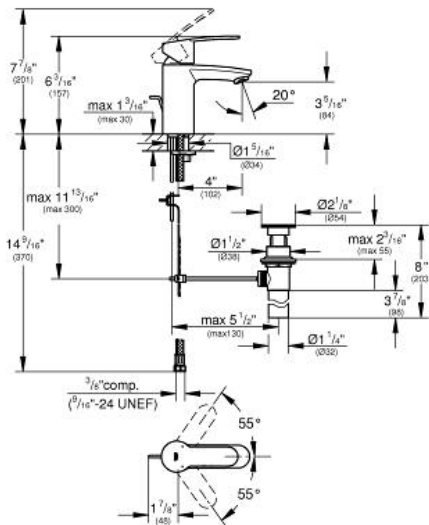

EUROSTYLE COSMOPOLITAN Lavatory Centerset S-Size

MODEL # 23036

Pure Freude an Wasser

GROHE America, Inc | 200 North Gary Avenue, Suite G, Roselle, IL 60172
Phone: +1 (800) 444-7643 | Fax: +1 (800) 225-2778 | us-customerservice@grohe.com

Product Description: Lavatory Centerset S-Size

Standard Specification:

- GROHE EcoJoy® technology for less water and perfect flow
- Single hole installation
- GROHE SilkMove 35 mm ceramic cartridge
- GROHE StarLight® finish
- Adjustable flow rate limiter
- Pop-up waste set
- Stainless steel flex lines
- GROHE QuickFix® installation system with centering support
- Optional temperature limiter ref. no. 46 375
- Max Flow Rate: 1.5 gpm (5.7 L/min)

Applicable Codes & Standards:

- Energy Policy Act of 1992
- NSF 61
- ASME A112.18.1/CSA B125.1
- US Federal and State material regulations
- EPA WaterSense®
- ICC/ANSI A117.1

Color:

- 23036 00A chrome
- 23036 002 chrome