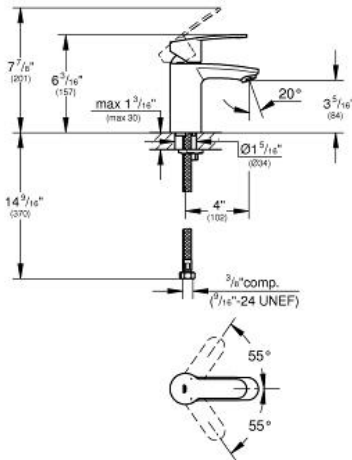

# EUROSTYLE COSMOPOLITAN Lavatory Centerset S-Size

MODEL # 23042

GROHE America, Inc | 200 North Gary Avenue, Suite G, Roselle, IL 60172  
Phone: +1 (800) 444-7643 | Fax: +1 (800) 225-2778 | us-customerservice@grohe.com

## Product Description: Lavatory Centerset S-Size

### Standard Specification:

- GROHE EcoJoy® technology for less water and perfect flow
- Single hole installation
- GROHE SilkMove 35 mm ceramic cartridge
- GROHE StarLight® finish
- Adjustable flow rate limiter
- Stainless steel flex lines
- GROHE QuickFix® installation system with centering support