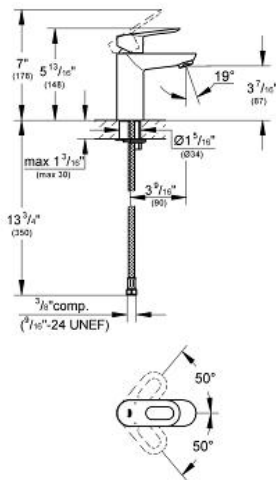

Product Description:
Lavatory Centerset

Standard Specification:

- Single hole installation
- Metal lever
- 1 1/8" ceramic cartridge
- Chrome Finish
- Flow control
- 6" escutcheon
- Smooth body
- Stainless steel flex lines
- Quick installation system
- Max Flow Rate: 1.5 gpm (5.7 L/min)