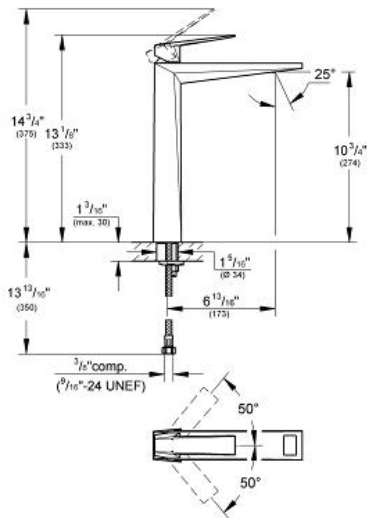

ALLURE BRILLIANT

Deck mount vessel XL-Size

MODEL # 23115

GROHE America, Inc | 200 North Gary Avenue, Suite G, Roselle, IL 60172
Phone: +1 (800) 444-7643 | Fax: +1 (800) 225-2778 | us-customerservice@grohe.com

Pure Freude an Wasser

Product Description:
Deck mount vessel
XL-Size

Standard Specification:

- For free-standing bath sinks
- GROHE WaterCare® technology -1.5 gpm
- **GROHE QuickFix®** rapid installation system
- Temperature limiter
- Smooth body
- Stainless Steel Braided Flexible Supplies
- Spout with integrated flow control
- **GROHE EcoJoy®** technology for less water and perfect flow
- **GROHE StarLight®** finish
- **GROHE SilkMove** 28 mm ceramic cartridge