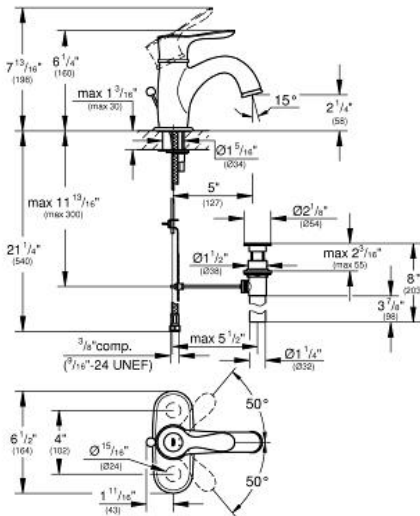

Product Description:
Lavatory Centerset

Standard Specification:

- GROHE EcoJoy® technology for less water and perfect flow
- Single hole installation
- GROHE SilkMove 35 mm ceramic cartridge
- GROHE StarLight® finish
- Temperature limiter
- Adjustable flow rate limiter
- Adjustable minimum flow rate approx. 1.0 gpm
- Flow control
- Pop-up waste set
- 6" escutcheon
- Max Flow Rate: 1.5 gpm (5.7 L/min)

Applicable Codes & Standards:

- Energy Policy Act of 1992
- NSF 61
- ASME A112.18.1/CSA B125.1
- US Federal and State material regulations
- EPA WaterSense®
- ICC/ANSI A117.1

Color:

- 23306 000 chrome
- 23306 00A chrome
- 23306 EN0 brushed nickel
- 23306 ENA brushed nickel