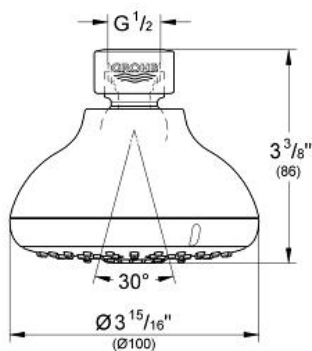

Product Description: Head shower 4 sprays

Standard Specification:

- 4 spray patterns: Rain, GROHE Rain O2, Massage & Jet
- Rotating ball joint $\pm 15^\circ$
- GROHE EcoJoy®
- GROHE DreamSpray® perfect spray pattern
- GROHE StarLight® finish
- SpeedClean® anti-lime system
- Inner WaterGuide for a longer life
- Suitable for instantaneous heater
- Max Flow Rate: 2.0 gpm (7.6 l/min)
- Min. recommended pressure: 15 psi
- Blister pack

Applicable Codes & Standards:

- Energy Policy Act of 1992
- ASME A112.18.1/CSA B125.1
- US Federal and State material regulations
- EPA WaterSense®
- CalGreen

Color:

- 26044 000 chrome
- 26044 EN0 brushed nickel