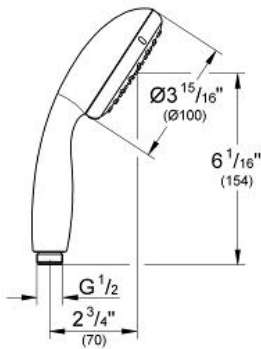

Product Description: Hand shower 2 sprays

Standard Specification:

- 2 adjustable spray patterns: Rain, Jet
- GROHE EcoJoy®
- GROHE DreamSpray® perfect spray pattern
- GROHE StarLight® finish
- SpeedClean® anti-lime system
- Inner WaterGuide for a longer life
- ShockProof silicone ring prevents damages caused by shower falling
- Universal mounting system (fits all standard shower hoses)
- Suitable for instantaneous heater
- Min. recommended pressure: 15 psi
- Blister pack