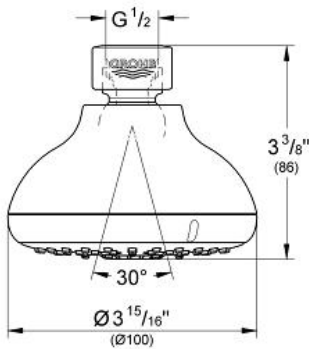

## Product Description: Shower Head 2 sprays

### Standard Specification:

- 2 adjustable spray patterns: GROHE Rain O<sup>2</sup>, Rain
- Rotating ball joint ± 15°
- **GROHE DreamSpray**<sup>®</sup> perfect spray pattern
- **GROHE StarLight**<sup>®</sup> finish
- **SpeedClean**<sup>®</sup> anti-lime system
- **Inner WaterGuide** for a longer life
- Suitable for instantaneous heater
- Max Flow Rate: 1.75 gpm (6.6 L/min)
- Min. recommended pressure: 15 psi