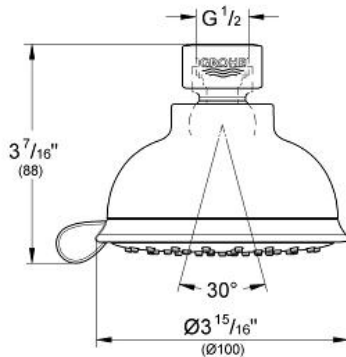

Product Description: Shower Head 2 sprays

Standard Specification:

- 2 adjustable spray patterns: GROHE Rain O², Rain
- Rotating ball joint $\pm 15^\circ$
- GROHE DreamSpray[®] perfect spray pattern
- GROHE StarLight[®] finish
- SpeedClean[®] anti-lime system
- Inner WaterGuide for a longer life
- Suitable for instantaneous heater
- Max Flow Rate: 1.75 gpm (6.6 L/min)
- Min. recommended pressure: 15 psi