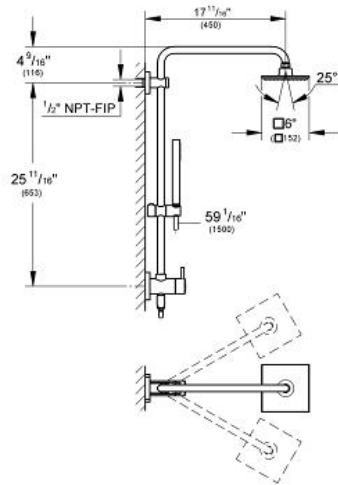

GROHE America, Inc | 200 North Gary Avenue, Suite G, Roselle, IL 60172
Phone: +1 (800) 444-7643 | Fax: +1 (800) 225-2778 | us-customerservice@grohe.com