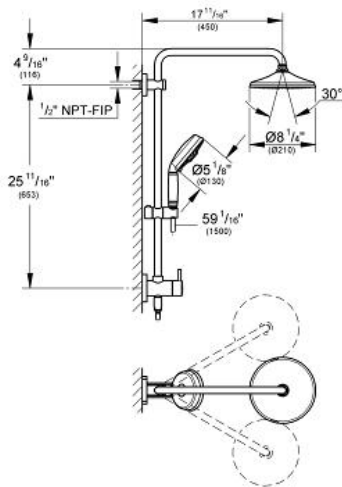

Product Description: Shower System*

Standard Specification:

- 17 3/4" horizontal swivel shower arm
- Rainshower™ Rustic shower head, 2.5 gpm (28 375)
- Rain spray pattern
- With ball joint
- Rotation angle $\pm 20^\circ$
- Rainshower™ Rustic hand shower, 2.5 gpm (27 129)
- 3 adjustable spray patterns: Rain / Jet / Pure
- Metal shower hose 59" (28 417)
- Angle adapter
- Max Flow Rate 2.5 gpm (9.5 L/min)
- **GROHE EcoJoy**® technology for less water and perfect flow
- **GROHE DreamSpray**® perfect spray pattern
- **GROHE StarLight**® finish
- **SpeedClean**® anti-lime system
- **Inner WaterGuide** for a longer life
- Rotation cone for Twist-free function
- **Suitable for instantaneous heaters from 18 kW/h**

Applicable Codes & Standards:

- Energy Policy Act of 1992
- ASME A112.18.1/CSA B125.1

Color:

- 26125 000 chrome
- 26125 EN0 brushed nickel