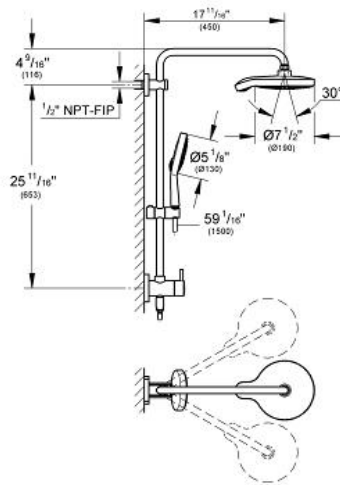

RETRO-FIT 190 Shower System*

MODEL # 26127

Pure Freude an Wasser

GROHE

GROHE America, Inc | 200 North Gary Avenue, Suite G, Roselle, IL 60172
Phone: +1 (800) 444-7643 | Fax: +1 (800) 225-2778 | us-customerservice@grohe.com

Product Description: Shower System*

Standard Specification:

- Consisting of:
- Power&Soul® Cosmopolitan shower head, 2.5 gpm (27 765)
- 4 sprays: GROHE Rain O², Rain, Bokoma Spray® and Jet
- With ball joint
- Rotation angle ± 15°
- Power&Soul® Cosmopolitan hand shower, 2.5 gpm (27 664)
- 4 sprays: GROHE Rain O², Rain, Bokoma Spray® and Jet
- Metal shower hose 59" (28 417)
- Angle adapter
- Max Flow Rate 2.5 gpm (9.5 L/min)
- **GROHE EcoJoy®** technology for less water and perfect flow
- **GROHE DreamSpray®** perfect spray pattern
- **GROHE StarLight®** finish
- **SpeedClean®** anti-lime system
- **Inner WaterGuide** for a longer life
- Rotation cone for Twist-free function
- **Suitable for instantaneous heaters from 18 kW/h**

Applicable Codes & Standards:

- Energy Policy Act of 1992
- ASME A112.18.1/CSA B125.1

Color:

- 26127 000 chrome