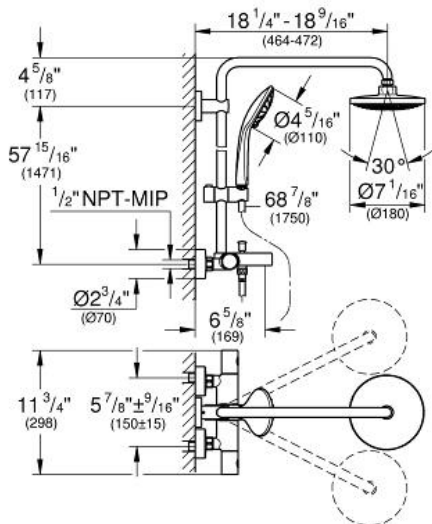

EUPHORIA SYSTEM 180

Shower system with bath thermostat for wall mounting

MODEL # 26177

GROHE America, Inc | 200 North Gary Avenue, Suite G, Roselle, IL 60172
 Phone: +1 (800) 444-7643 | Fax: +1 (800) 225-2778 | us-customerservice@grohe.com

Pure Freude an Wasser

Product Description:
 Shower system with bath thermostat for wall mounting

Standard Specification:

- Euphoria® Cosmopolitan shower head (27 492), 2.5 gpm
- Rain spray pattern
- Chrome plated spray face
- With ball joint
- Rotation angle $\pm 15^\circ$
- Euphoria® 110 Duo hand shower (27 238), 2.5 gpm Rain, SmartRain
- Adjustable height bar with gliding element
- GROHE EcoJoy®
- GROHE CoolTouch®
- GROHE DreamSpray® perfect flow
- GROHE SprayDimmer
- GROHE StarLight® finish
- SpeedClean® anti-lime system
- Rotation cone for Twist-free function
- Wall installation
- Includes manual tub/shower diverter
- 6 5/8" Tub Spout reach
- Tub Spout Flow Rate: 5.3 gpm (20 L/min) at 45 PSI
- Switch between hand shower and shower head shower via built-in diverter

Applicable Codes & Standards:

- Energy Policy Act of 1992
- ASME A112.18.1/CSA B125.1

Color:

- 26177 000 chrome