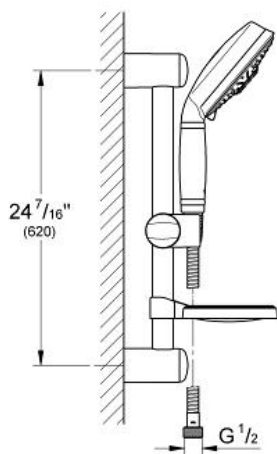

Product Description: Shower Set

Standard Specification:

- Rainshower Rustic hand-held shower (27 129)
- 24" shower bar (28 666)
- 69" shower hose (28 025)
- Soap dish
- **GROHE StarLight®** finish
- **SpeedClean®** anti-lime system
- **Twistfree** to prevent hose from twisting
- Max Flow Rate 2.5 gpm at 80 psi (9.5 L/min)

Applicable Codes & Standards:

- Energy Policy Act of 1992
- ASME A112.18.1/CSA B125.1

Color:

- ☐ 27140 000 chrome
- ☐ 27140 BE0 sterling / brilliant nickel
- ☐ 27140 EN0 brushed nickel
- ☐ 27140 ZB0 oil rubbed bronze