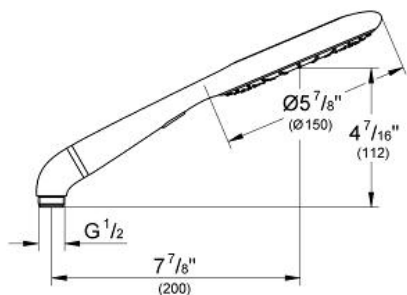

GROHE America, Inc | 200 North Gary Avenue, Suite G, Roselle, IL 60172
Phone: +1 (800) 444-7643 | Fax: +1 (800) 225-2778 | us-customerservice@grohe.com