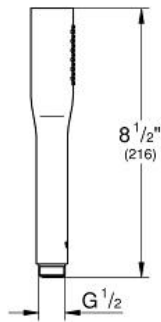

**Product Description:**  
Hand Shower

**Standard Specification:**

- 1 Spray: Normal
- GROHE EcoJoy®
- GROHE StarLight® finish
- SpeedClean® anti-lime system
- Inner WaterGuide for a longer life
- Universal mounting system (fits all standard shower hoses)

**Applicable Codes & Standards:**

- Energy Policy Act of 1992
- NSF 61
- ASME A112.18.1/CSA B125.1

**Color:**

- 27400 000 chrome
- 27400 EN0 brushed nickel