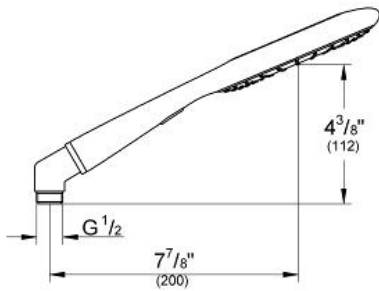

Product Description:

Hand shower 2 sprays

Standard Specification:

- Eco function (reduction of flow rate)
- Metal elbow adapter for the combination of hand showers with shower hoses
- GROHE EcoJoy®
- **GROHE DreamSpray®** perfect spray pattern
- **GROHE StarLight®** finish
- **SpeedClean®** anti-lime system
- Universal mounting system (fits all standard shower hoses)
- Suitable for instantaneous heater
- Max Flow Rate 2.5 gpm at 80 psi (9.5 L/min)
- Min. recommended pressure: 15 psi