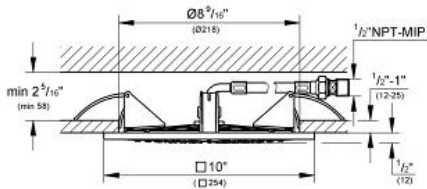

RAINSHOWER® F-SERIES 10" Ceiling Shower Head

MODEL # 27468

Pure Freude an Wasser

GROHE America, Inc | 200 North Gary Avenue, Suite G, Roselle, IL 60172
Phone: +1 (800) 444-7643 | Fax: +1 (800) 225-2778 | us-customerservice@grohe.com

Product Description: Ceiling Shower Head

Standard Specification:

- 10" x 10"
- 1/2" NPT Female thread
- GROHE EcoJoy®
- **GROHE DreamSpray®** perfect spray pattern
- **GROHE StarLight®** finish
- **SpeedClean®** anti-lime system
- Suitable for instantaneous heater
- Max Flow Rate 2.5 gpm at 80 psi (9.5 L/min)