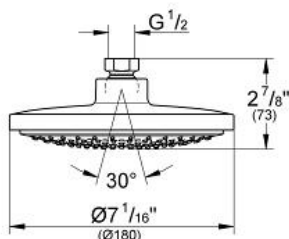

**Product Description:**  
 Head shower 1 spray

**Standard Specification:**

- Rain spray pattern
- Rotating ball joint  $\pm 15^\circ$
- 1/2" Connection thread
- **GROHE DreamSpray®** perfect spray pattern
- **GROHE StarLight®** finish
- **SpeedClean®** anti-lime system
- Suitable for instantaneous heater