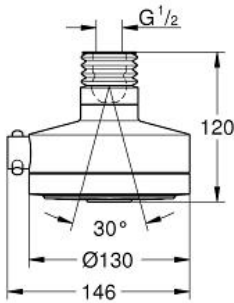

Product Description:
Head shower 4 sprays

Standard Specification:

- GROHE EcoJoy®
- GROHE DreamSpray® perfect spray pattern
- GROHE StarLight® finish
- Inner WaterGuide for a longer life
- Min. recommended pressure: 15 psi

Applicable Codes & Standards:

- Energy Policy Act of 1992
- ASME A112.18.1/CSA B125.1

Color:

- 27530 000 chrome